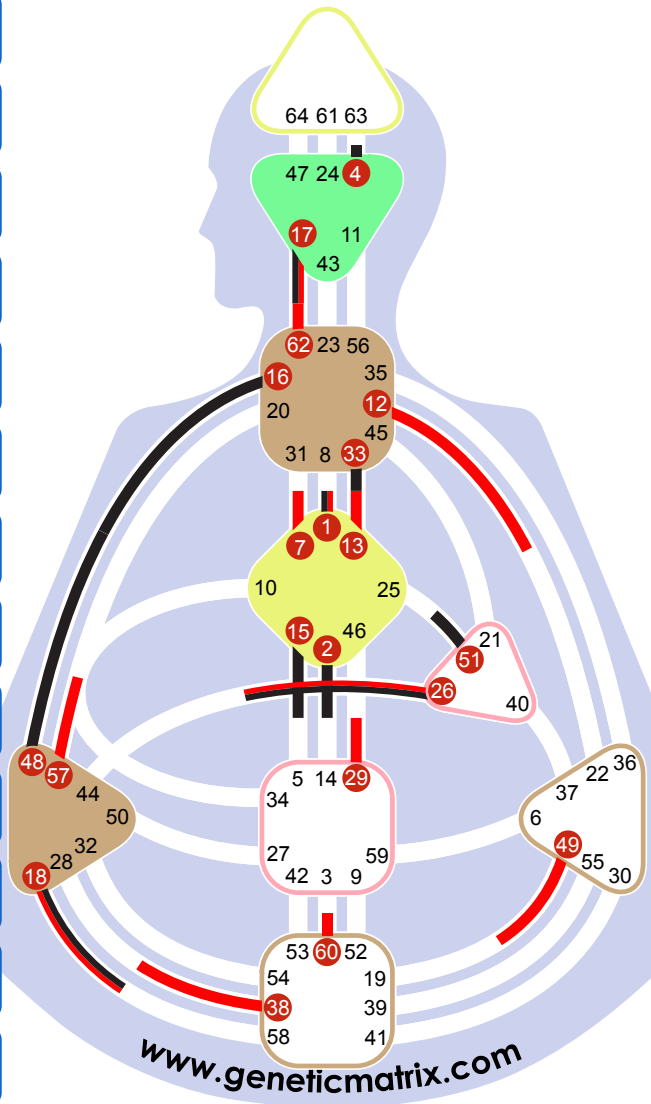

Design

- ☉ 13.4
- ⊕ 7.4
- ♊ 18.4
- ♋ 17.4
- ☾ 38.5
- ♀ 60.5
- ♀ 49.1
- ♂ 62.6
- ♃ 12.5
- ♄ 29.4
- ♅ 1.4
- ♆ 26.1
- ♁ 57.2

www.geneticmatrix.com

Personality

- ☉ 2.1
- ▽ ⊕ 1.1
- ♊ 18.2
- ♋ 17.2
- ▽ ☾ 51.4
- ▽ ♀ 51.4
- ♀ 16.4
- ▽ ♂ 33.3
- ♃ 15.6
- ♄ 4.6
- ♅ 1.2
- ♆ 26.1
- ♁ 48.6